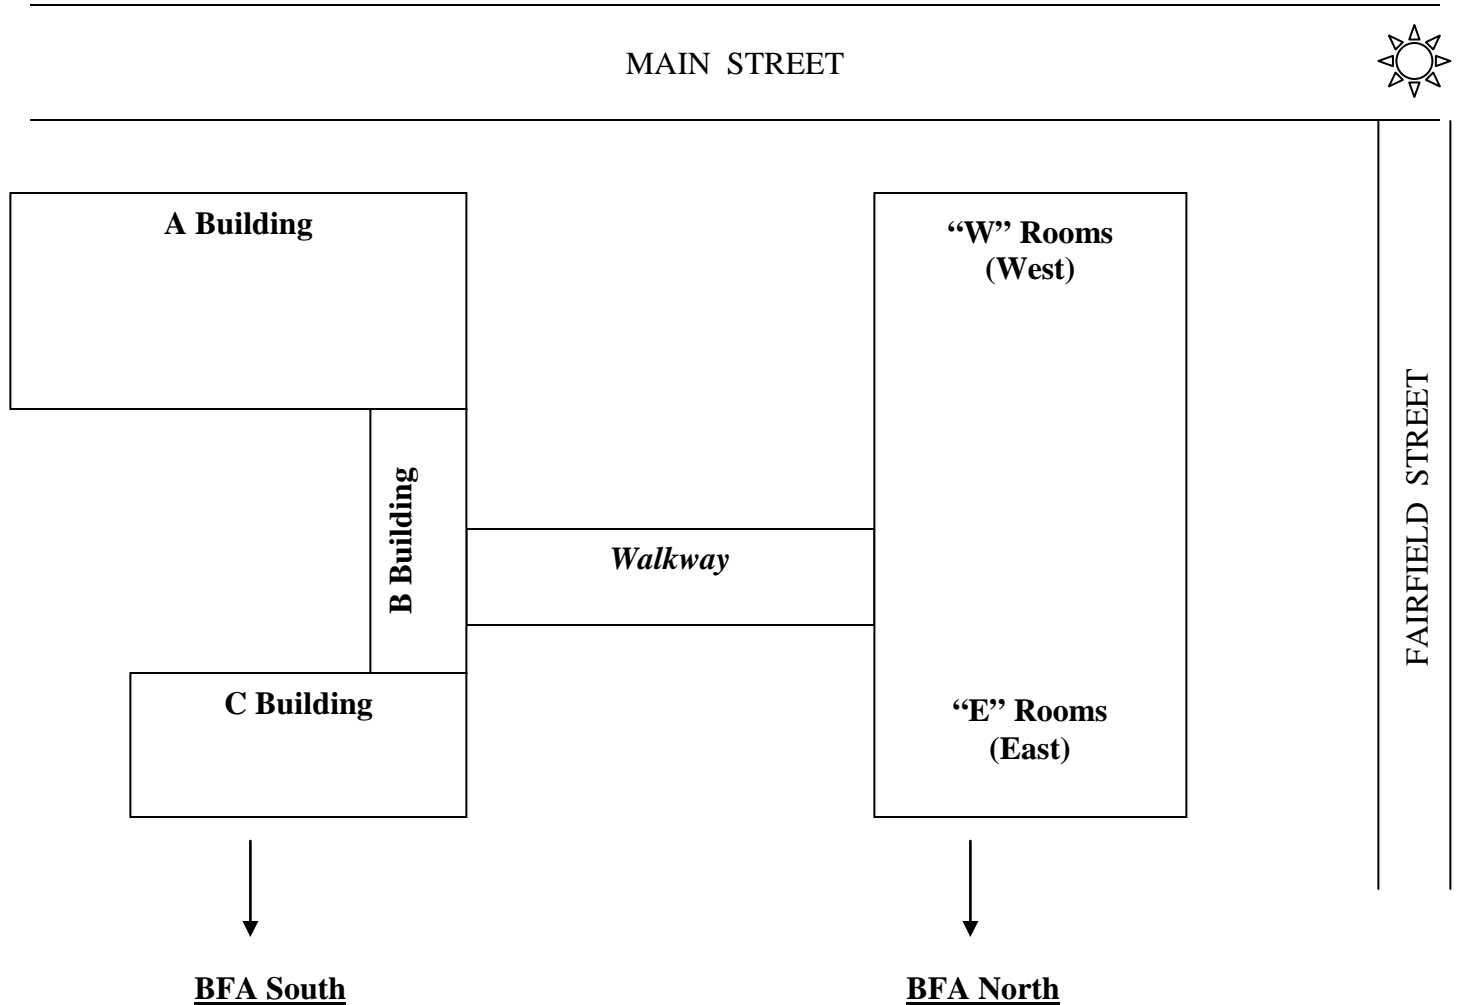

HOW TO FIND YOUR WAY AROUND BFA

(Lake Champlain)

BFA South

Main Office (B)	English (A)
Guidance (A)	Social Studies (A/B)
Auditorium (A)	World Language (A)
Math (A)	Physical Education (B)
Northwest Tech (C)	Nurse's Office (A)

BFA North

Principal's Office (E)	Science (E/W)
Cafeteria (E)	Dance/Art Studio (E)
Library (W)	Real Life (B/E)
Business (W)	Nurse's Office (E)

Look at the room locations on your schedule. The letter before the number tells you which building your class is in. For example:

A202 – BFA South
E406 – BFA North

The number right after the letter tells you which floor your class is located. For example:

A202 – second floor
E406 – fourth floor